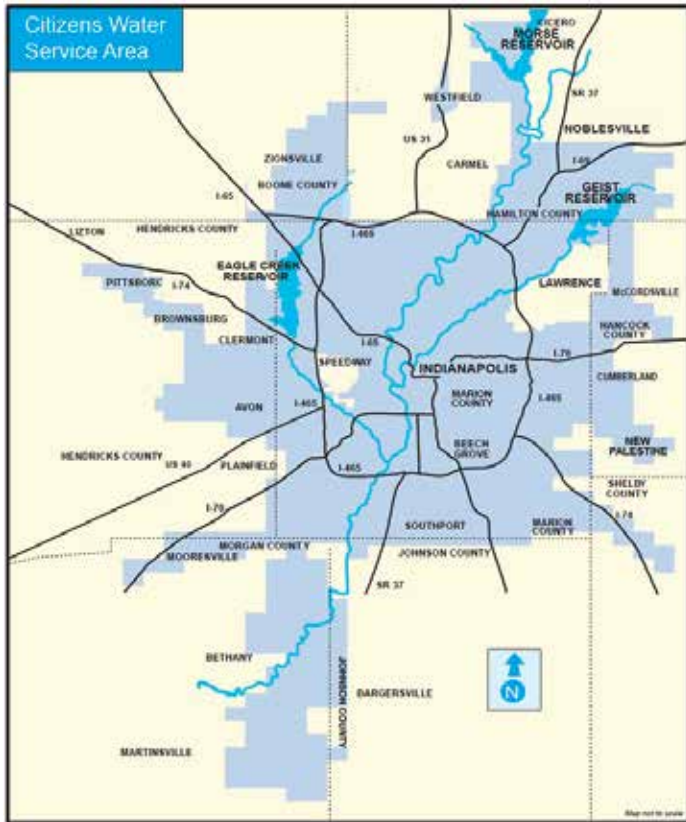

Cooperative Utility Coupon Mailings For 2022

The Citizens Energy Group Utility insert program is distributed in all of Boone County, Hamilton County, Hancock County, Hendricks County, Johnson County, Marion County, Morgan County, Shelby County,