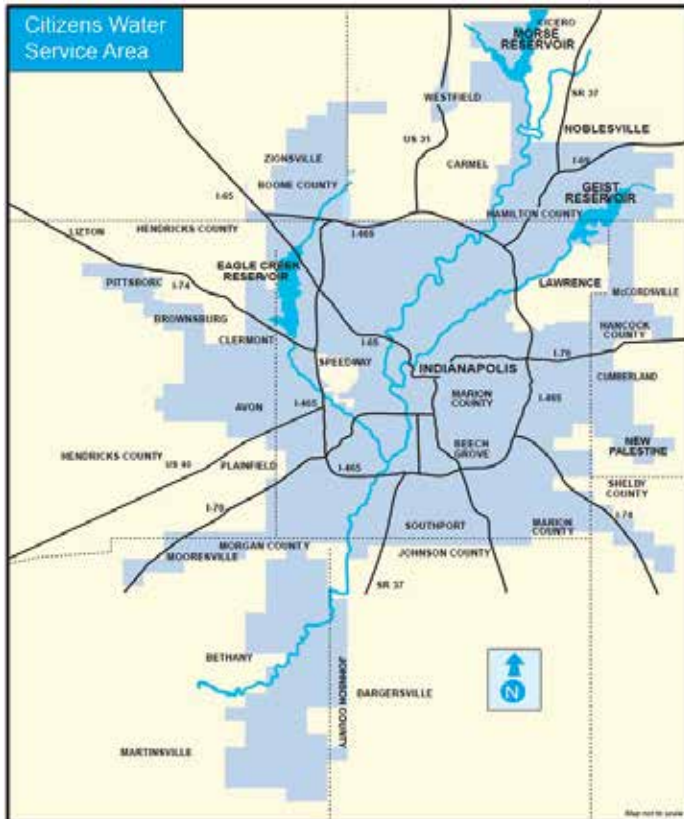

# Cooperative Utility Coupon Mailings For 2018

The Citizens Energy Group Utility insert program is distributed in all of Boone County, Hamilton County, Hancock County, Hendricks County, Johnson County, Marion County, Morgan County, Shelby County,

## Indianapolis, IN and surrounding areas

**MONTHLY DISTRIBUTION**

**370,000**