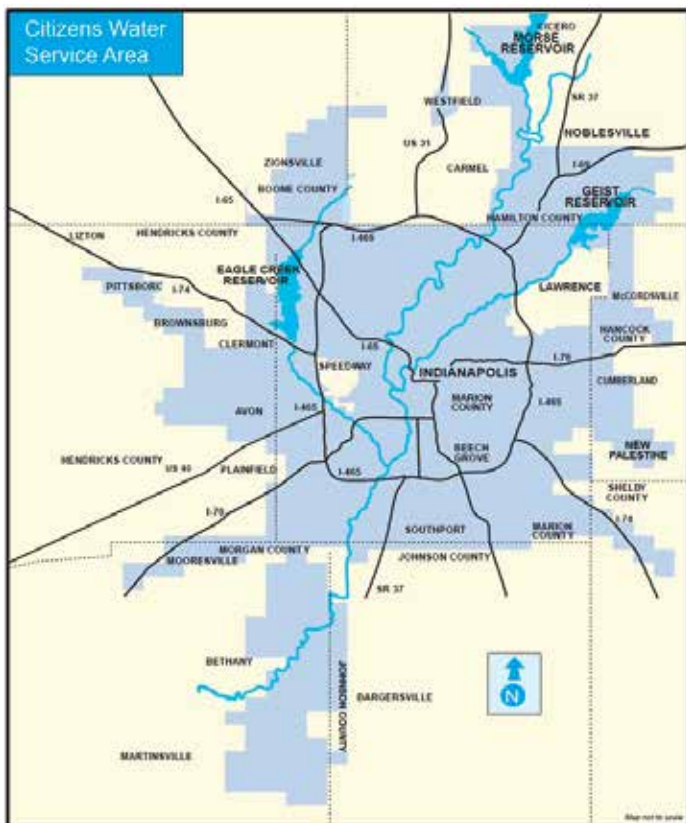

Cooperative Utility Coupon Mailings For 2017

The Citizens Energy Group Utility insert program is distributed in all of Boone County, Hamilton County, Hancock County, Hendricks County, Johnson County, Marion County, Morgan County, Shelby County,